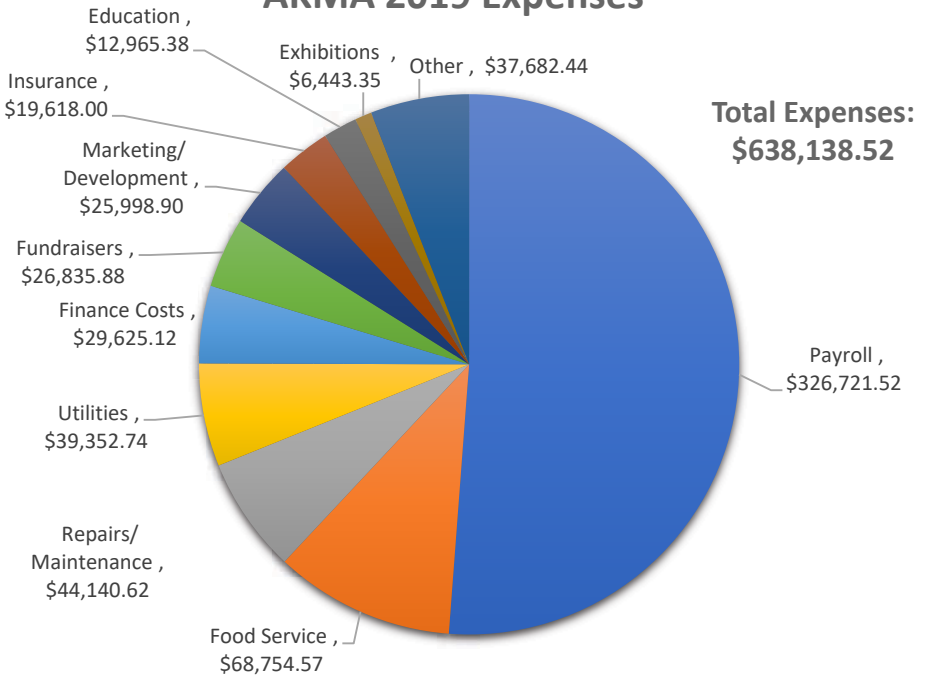

AKMA 2019 Expenses