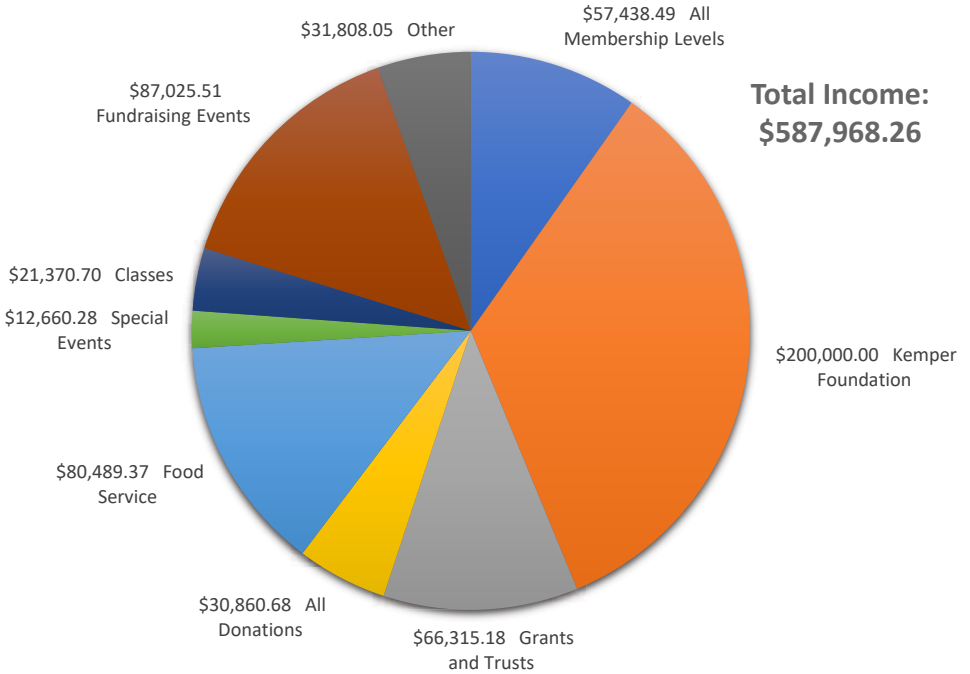

AKMA 2019 Income