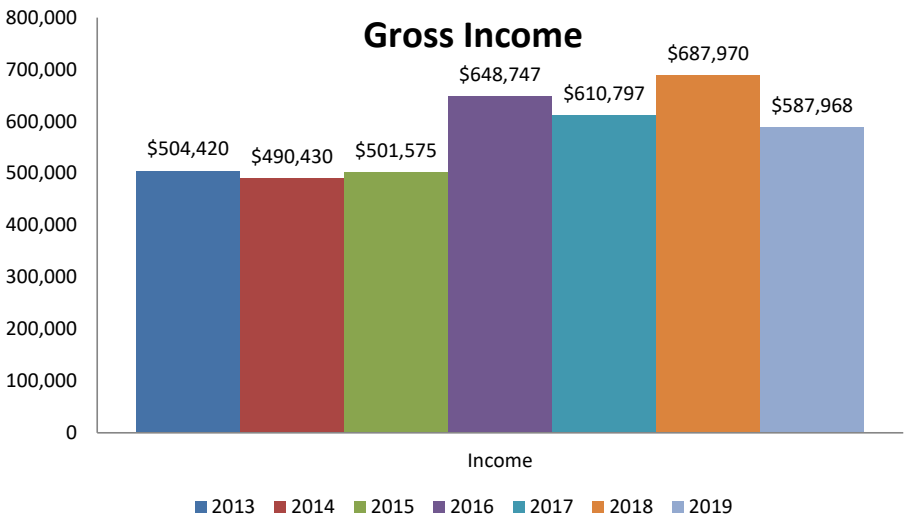

Society of Fellows

33 Fellows Memberships

The Fellows are a special group of individuals whose financial and intellectual resources can make all the difference in the direction the museum takes and the role it plays in the community. The annual new acquisition was chosen for purchase by the Society of Fellows at the Annual Meeting on December 5, 2019. It is a print by Heinrich Toh, on display through 2020 in the Thedinger Gallery.