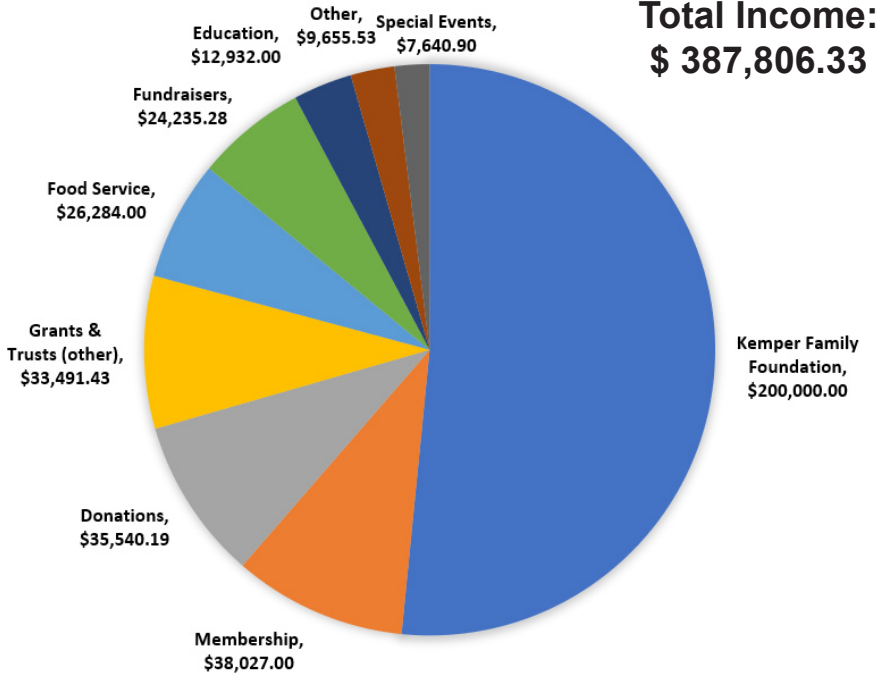

Income and Expenses

AKMA 2020 INCOME