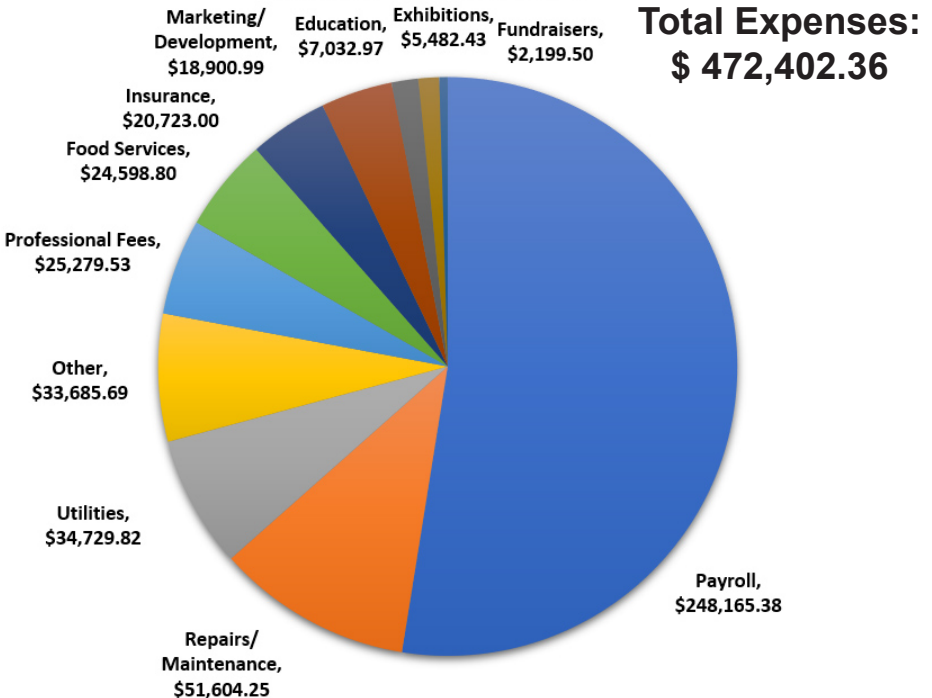

AKMA 2020 EXPENSES