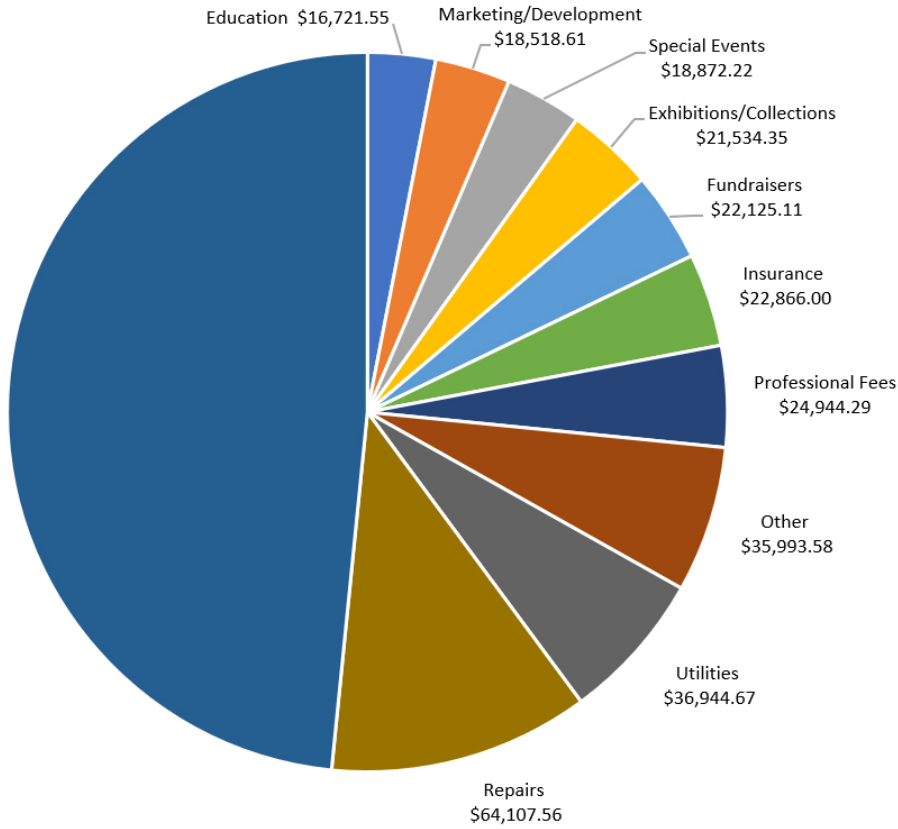

2021 Expenses
Total: $547,829.35