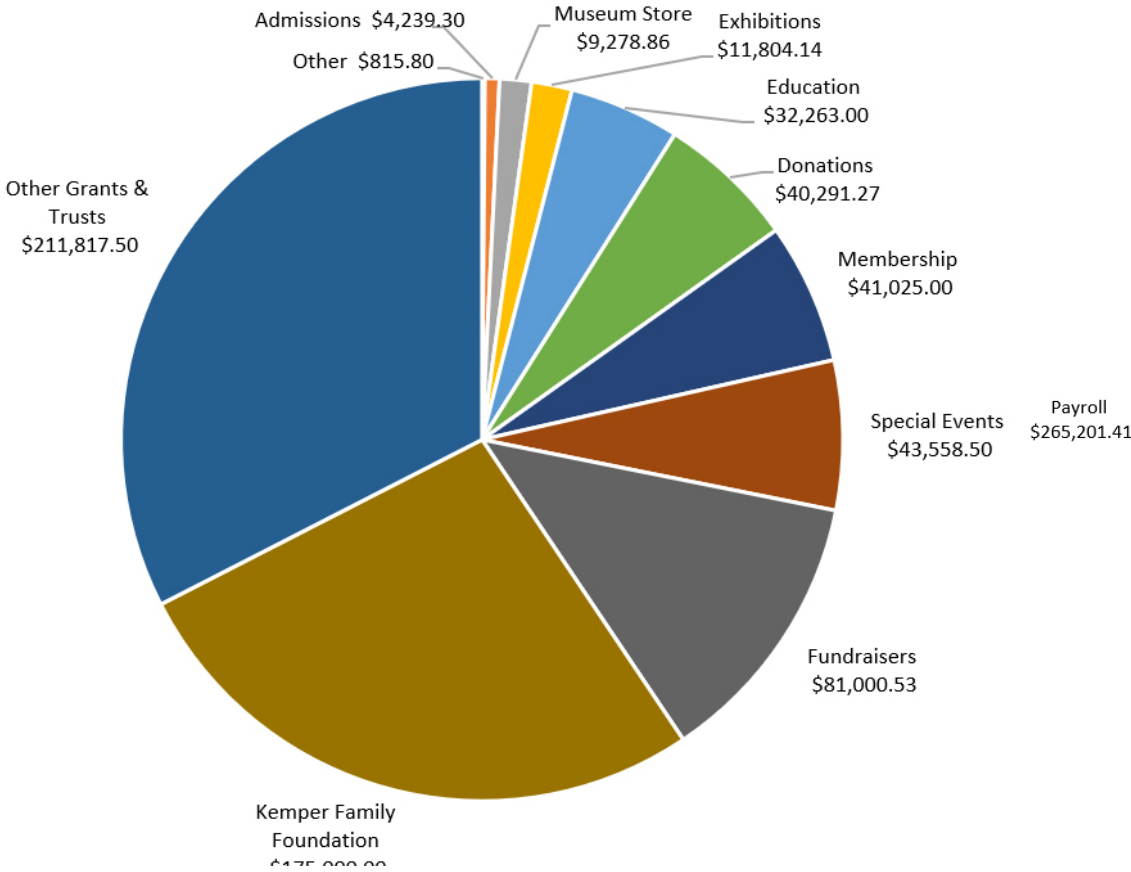

Income & Expenses

2021 Income
Total: $651,093.90